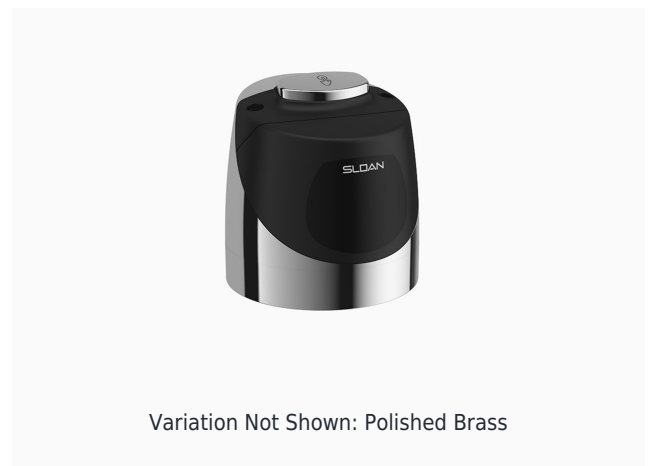

**CODE NUMBER**

3325436

**DESCRIPTION**

0.25 gpf, Polished Chrome Finish, Top Spud, Single Flush, Battery, G2 Exposed Sensor Urinal Retrofit Flushometer.

**DETAILS**

- Flush Volume: 0.25 gpf (0.9 Lpf)
- Finish: Polished Chrome (CP)
- Power Type: Battery
- Battery Life: 6 years
- Valve: Diaphragm
- Valve Body Material: Semi-red Brass
- Fixture Type: Urinal
- Fixture Connection: Top Spud

**FEATURES**

- Valve body, Cover, Tailpiece and Control Stop shall be in compliance with ASTM Alloy Classification for Semi-Red Brass
- Valve shall be in compliance to the applicable sections of ASSE 1037
- Handle cap included